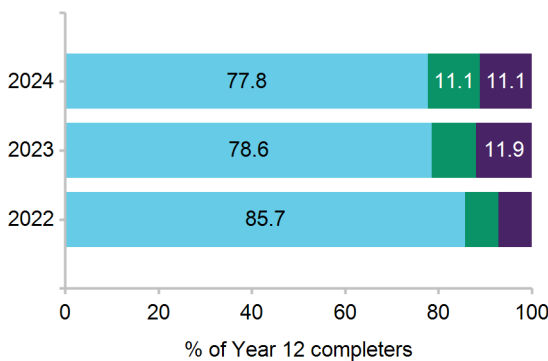

Next Step 2024 Post-School Destinations

Prince of Peace Lutheran College (Everton Hills)

This is a summary of the post-school destinations of students from Prince of Peace Lutheran College (Everton Hills) who completed Year 12 and gained a Senior Statement in 2023. The results are from the *Year 12 Completers Survey*, which is conducted approximately six months after students completed Year 12.

For more information about the survey visit the *Next Step* website www.qld.gov.au/nextstep. Regional and statewide reports will be available from October 2024.

73.0% response rate

27 out of 37 Year 12 completers from this school responded to the 2024 survey. *Results may not be representative of all Year 12 completers at this school.*

Post-school destinations

In 2024, 88.9% of Year 12 completers from Prince of Peace Lutheran College (Everton Hills) were engaged in education, training or employment in the year after they completed school.

Of the 27 respondents, 77.8% continued in education and training. The most common study destination was bachelor degree.

A further 11.1% transitioned directly into paid employment only.

All Year 12 completers were assigned to a *main destination*. Respondents who were both studying and working are reported as being in education or training, including apprentices and trainees.

Engagement over time